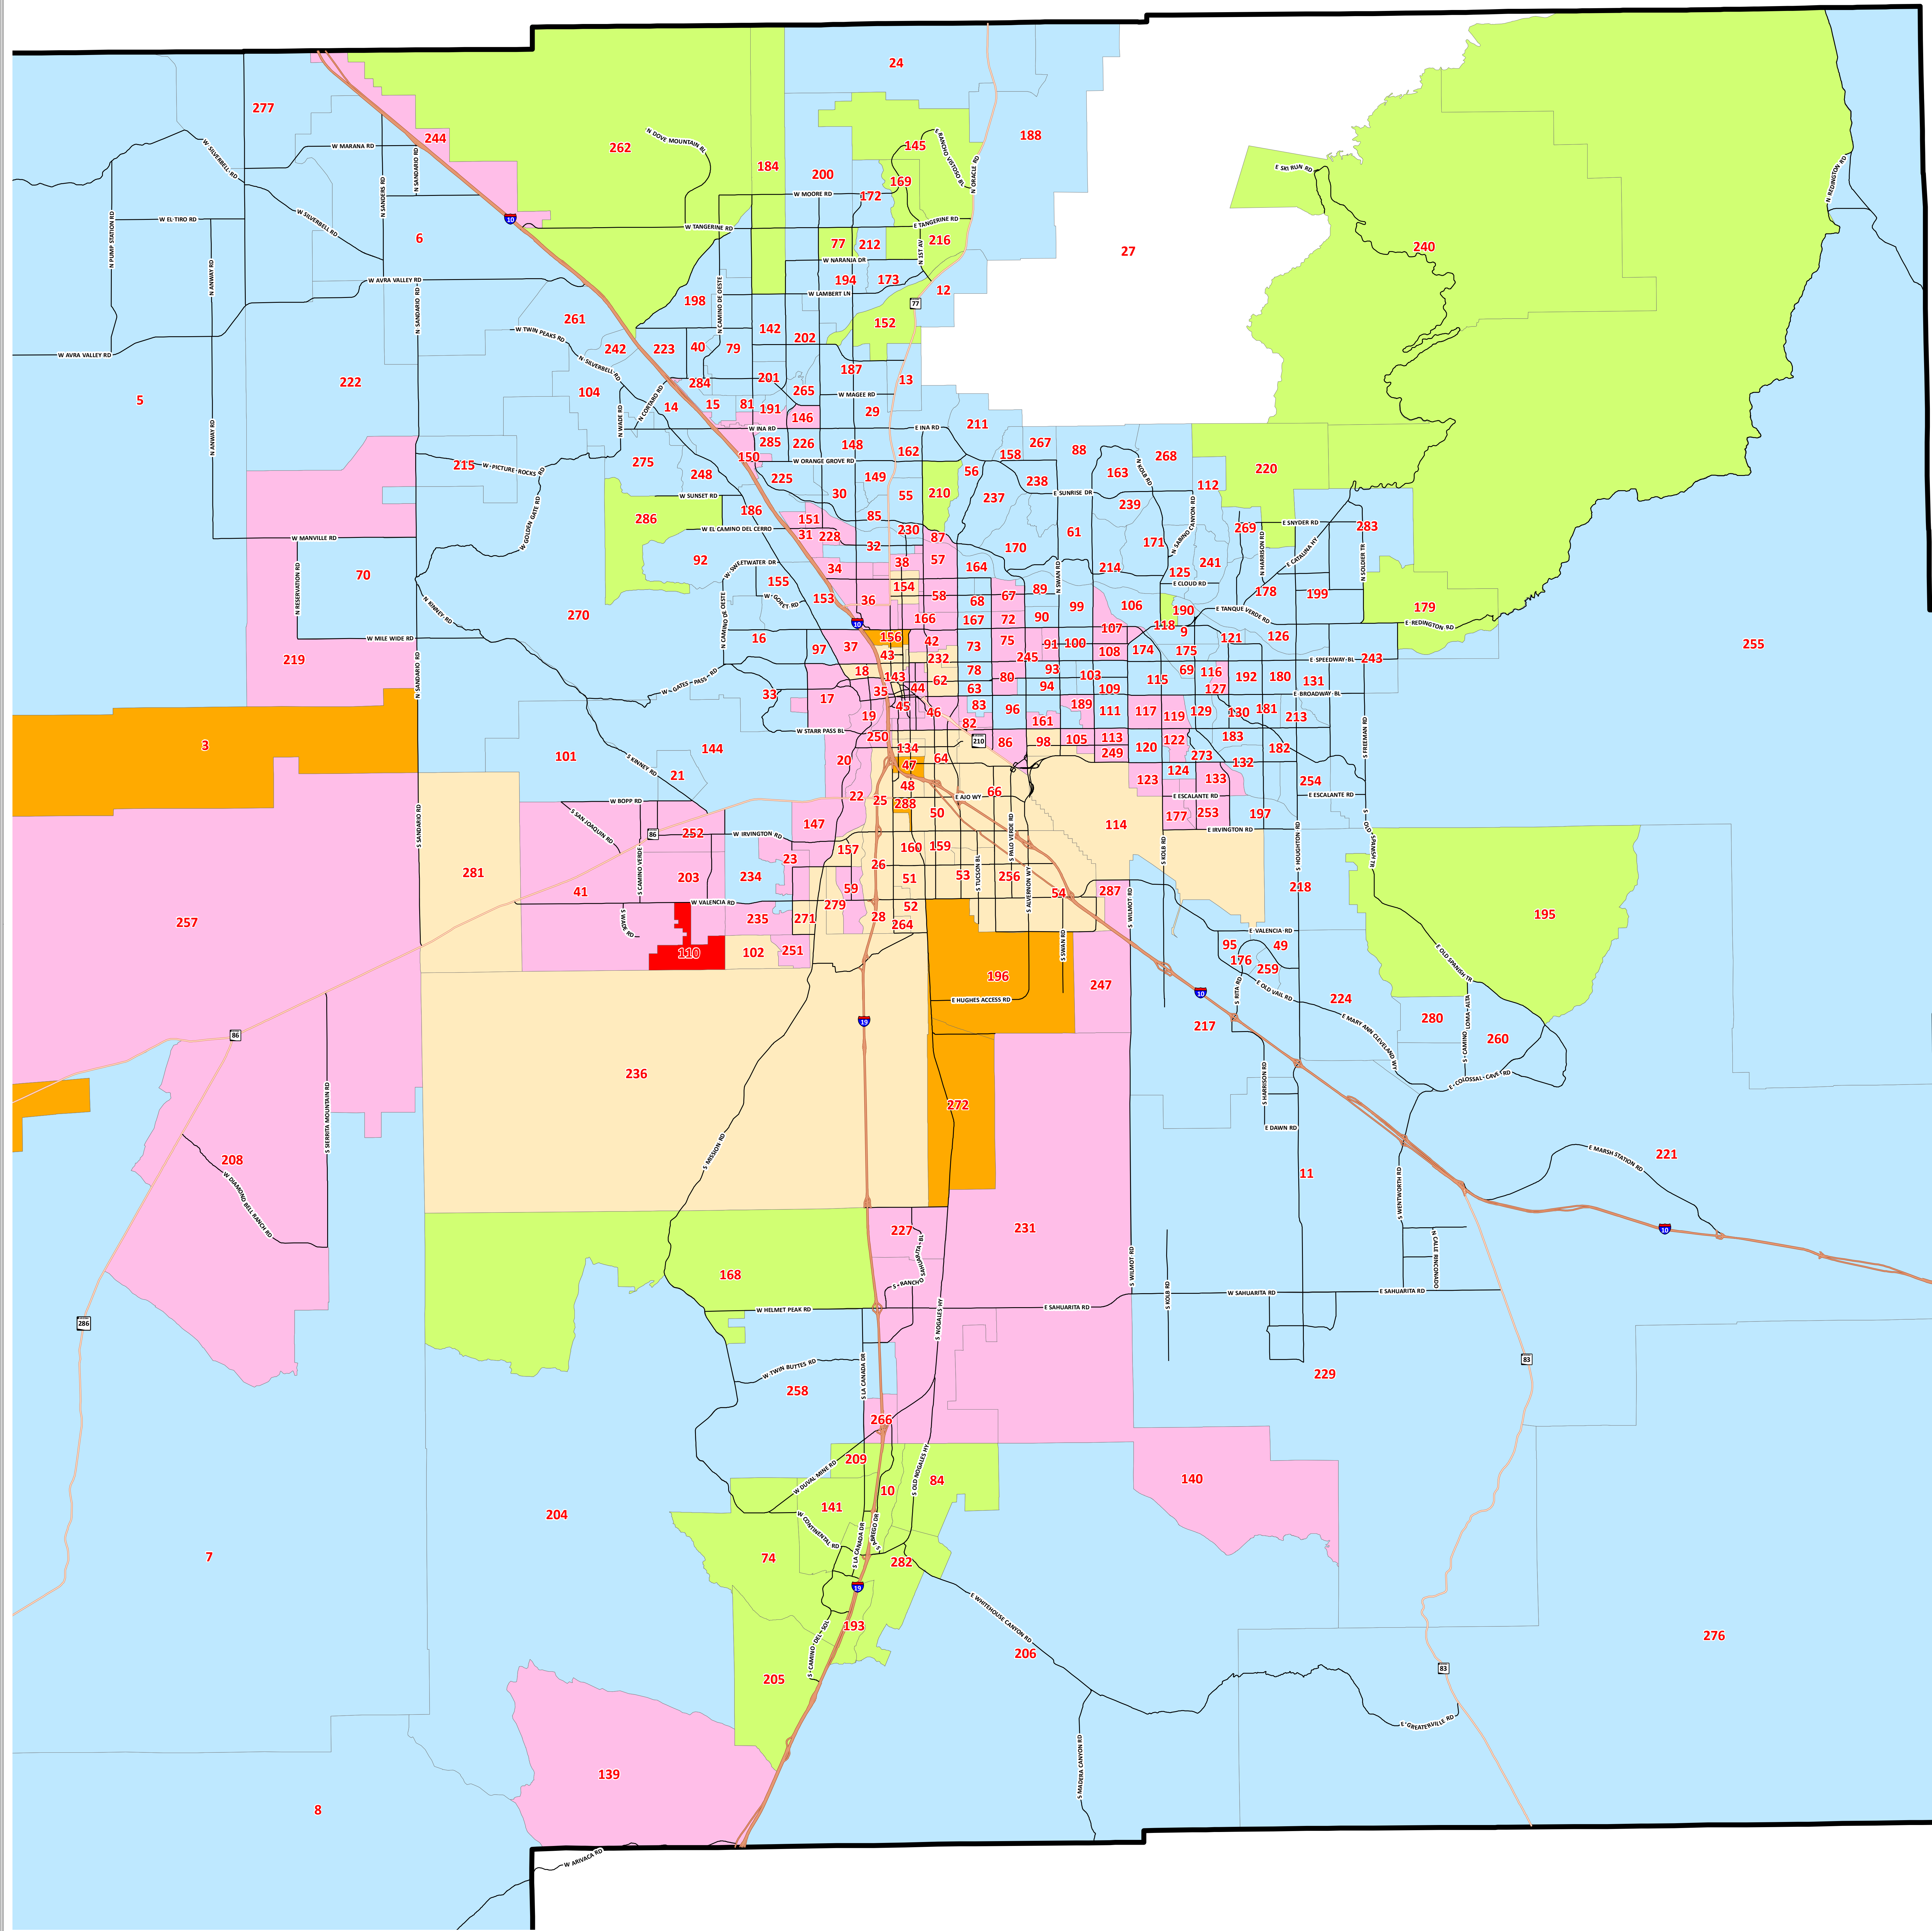

Index Map Scale 1:1,500,000 for Arch E Print

GEOGRAPHIC INFORMATION SYSTEMS

12/13/2012